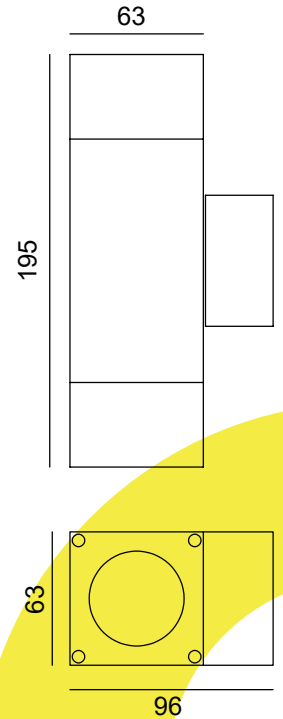

WALL LAMP OUTDOOR LIGHT

TECHNICAL SHEET

KL-W052

KEYLIGHT

SPAIN

PRODUCTOS DE ILUMINACION

FEATURES

- 220-240V
- CE ROHS Certified
- Aluminum die-casting body
- Glass Diffuser
- 3-years warranty

SPECIFICATIONS

| | |
|------------------|-----------------------------------|
| Product Code | KL-W052 |
| Power | Gu10 2*Max 35W |
| Input | 220-240V |
| Finishing Colors | White/Silver Grey/Dark Grey/Black |
| IP Rating | IP54 Class 1 |
| Size | 96mm*103*63mm |
| Warranty | 3 years |